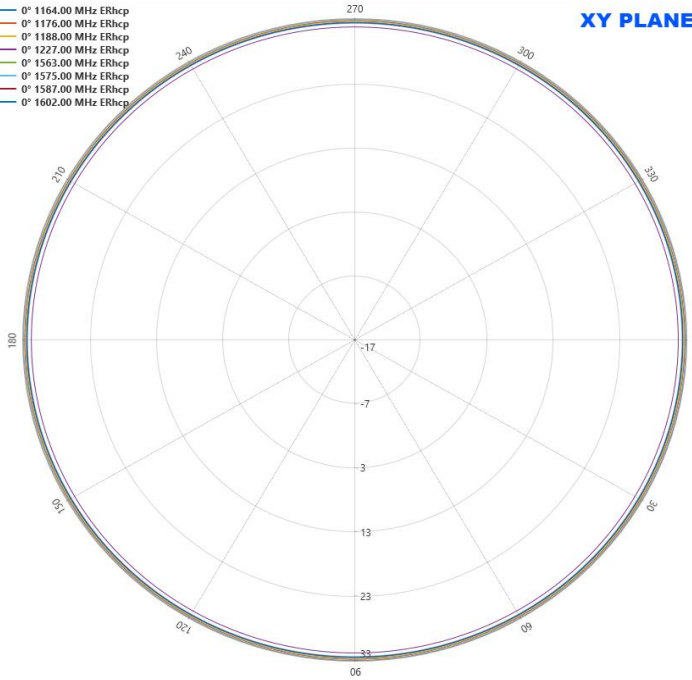

Vibration	10 to 55Hz with 1.5mm amplitude 2hours
	Environmentally Friendly	ROHS Compliant

Radiation Pattern

GNSS Antenna