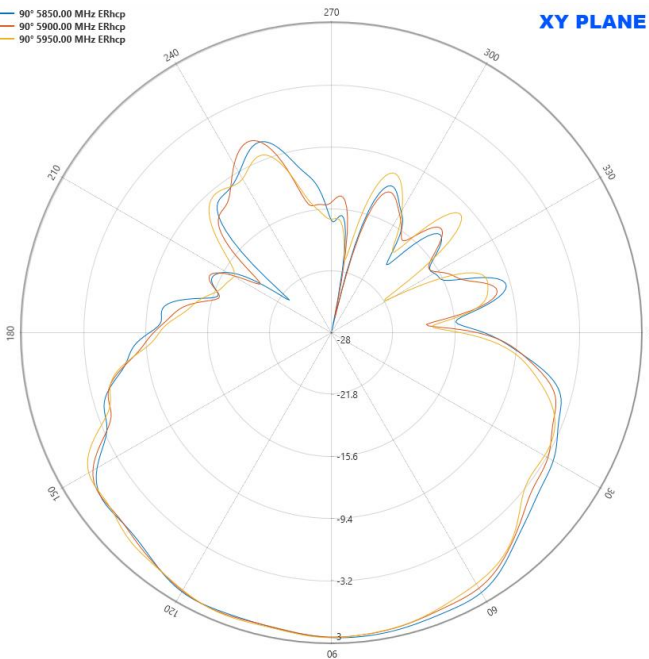

XY PLANE

- 90° 698.00 MHz ETotal
- 90° 824.00 MHz ETotal
- 90° 868.00 MHz ETotal
- 90° 960.00 MHz ETotal
- 90° 1710.00 MHz ETotal
- 90° 1850.00 MHz ETotal
- 90° 1960.00 MHz ETotal
- 90° 2170.00 MHz ETotal
- 90° 2690.00 MHz ETotal
- 90° 2900.00 MHz ETotal
- 90° 3300.00 MHz ETotal
- 90° 3800.00 MHz ETotal
- 90° 4400.00 MHz ETotal
- 90° 4700.00 MHz ETotal
- 90° 5000.00 MHz ETotal

YZ PLANE

V2X Antenna forward

- ✓ 90° 5850.00 MHz ERhcp
- ✓ 90° 5900.00 MHz ERhcp
- ✓ 90° 5950.00 MHz ERhcp

XY PLANE

JIAXING JINCHANG ELECTRONIC TECHNOLOGY CO.,LTD

Add: 398#,Zhenye Road, South Street, Jiaxing, Zhejiang, China

Http:// www.jinchanggps.com

E-mail:jcgps@vip.163.com

Tel: 86-0573-83692157/83692605/83958637 Fax:86-0573-83958635

Jinchang Electron Global Service

- 90° 5850.00 MHz ERhcp
- 90° 5900.00 MHz ERhcp
- 90° 5950.00 MHz ERhcp

XZ PLANE

V2X Antenna back

- 90° 5850.00 MHz ERhcp
- 90° 5900.00 MHz ERhcp
- 90° 5950.00 MHz ERhcp

XY PLANE

JIAXING JINCHANG ELECTRONIC TECHNOLOGY CO.,LTD

Add: 398#,Zhenye Road, South Street, Jiaxing, Zhejiang, China