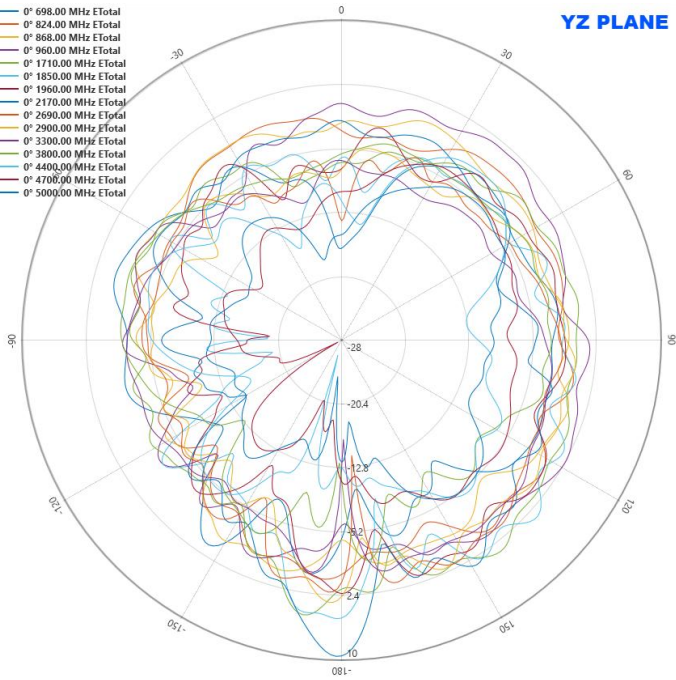

Jinchang Electron Global Service

YZ PLANE

V2X Antenna forward

- ✓ 90° 5850.00 MHz ERhcp
- ✓ 90° 5900.00 MHz ERhcp
- ✓ 90° 5950.00 MHz ERhcp

XY PLANE