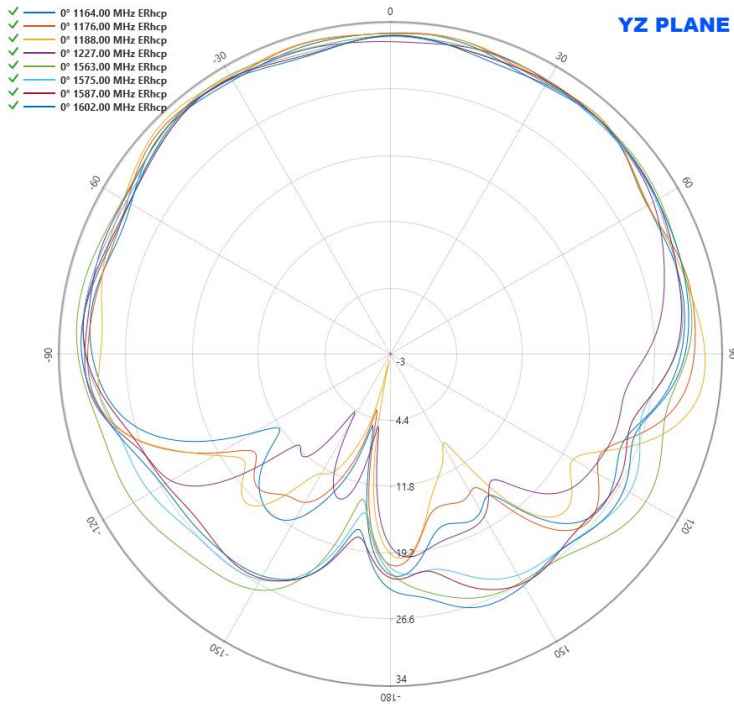

Jinchang Electron Global Service