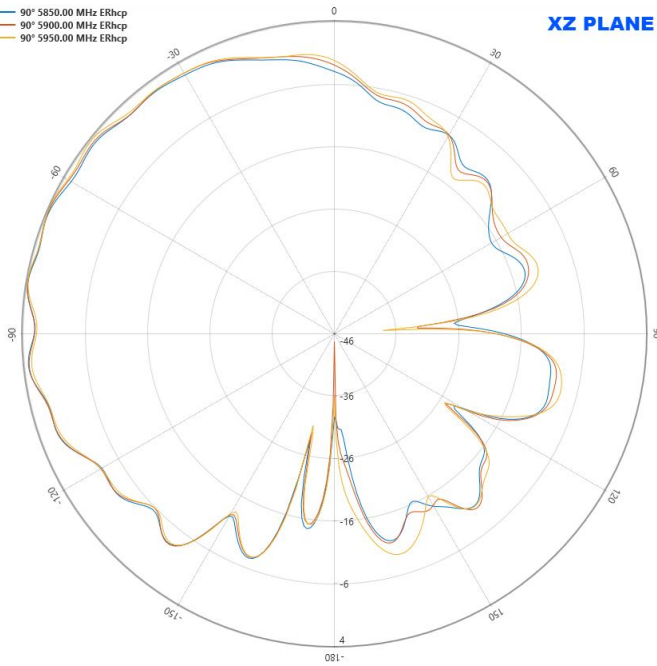

XY PLANE

- 90° 698.00 MHz ETotal
- 90° 824.00 MHz ETotal
- 90° 868.00 MHz ETotal
- 90° 960.00 MHz ETotal
- 90° 1710.00 MHz ETotal
- 90° 1850.00 MHz ETotal
- 90° 1960.00 MHz ETotal
- 90° 2170.00 MHz ETotal
- 90° 2690.00 MHz ETotal
- 90° 2900.00 MHz ETotal
- 90° 3300.00 MHz ETotal
- 90° 3800.00 MHz ETotal
- 90° 4400.00 MHz ETotal
- 90° 4700.00 MHz ETotal
- 90° 5000.00 MHz ETotal

YZ PLANE

V2X Antenna forward

- ✓ 90° 5850.00 MHz ERhcp
- ✓ 90° 5900.00 MHz ERhcp
- ✓ 90° 5950.00 MHz ERhcp

XY PLANE

JIAXING JINCHANG ELECTRONIC TECHNOLOGY CO.,LTD

Add: 398#,Zhenye Road, South Street, Jiaxing, Zhejiang, China

Http:// www.jinchanggps.com

E-mail:jcgps@vip.163.com

Tel: 86-0573-83692157/83692605/83958637 Fax:86-0573-83958635

Jinchang Electron Global Service

- 90° 5850.00 MHz ERhcp
- 90° 5900.00 MHz ERhcp
- 90° 5950.00 MHz ERhcp

XZ PLANE

V2X Antenna back

- 90° 5850.00 MHz ERhcp
- 90° 5900.00 MHz ERhcp
- 90° 5950.00 MHz ERhcp

XY PLANE

JIAXING JINCHANG ELECTRONIC TECHNOLOGY CO.,LTD

Add: 398#,Zhenye Road, South Street, Jiaxing, Zhejiang, China