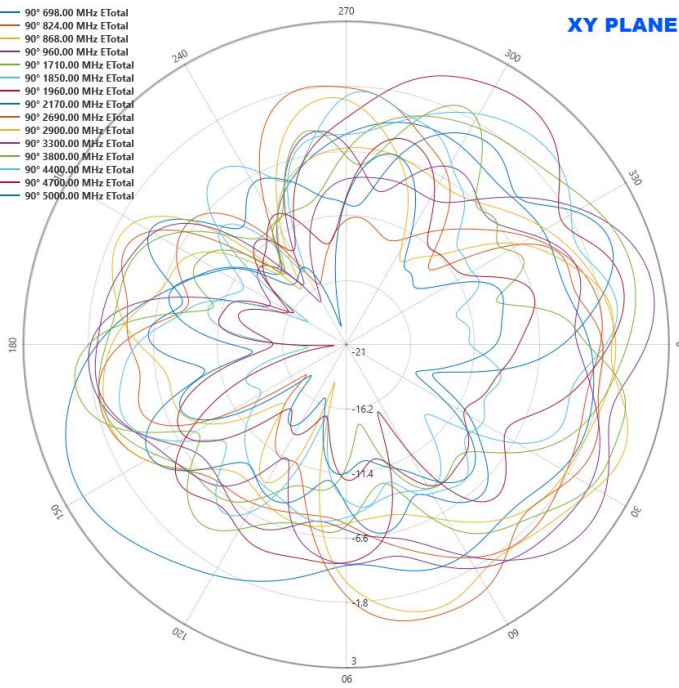

Jinchang Electron Global Service

XY PLANE

XZ PLANE