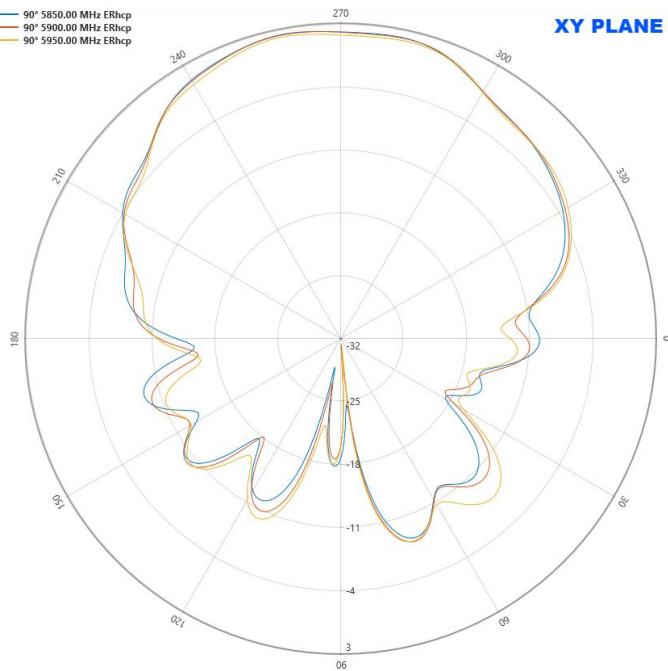

JIAXING JINCHANG ELECTRONIC TECHNOLOGY CO.,LTD

Add: 398#,Zhenye Road, South Street, Jiaxing, Zhejiang, China

Http:// www.jinchanggps.com

E-mail:jcgps@vip.163.com

Tel: 86-0573-83692157/83692605/83958637 Fax:86-0573-83958635