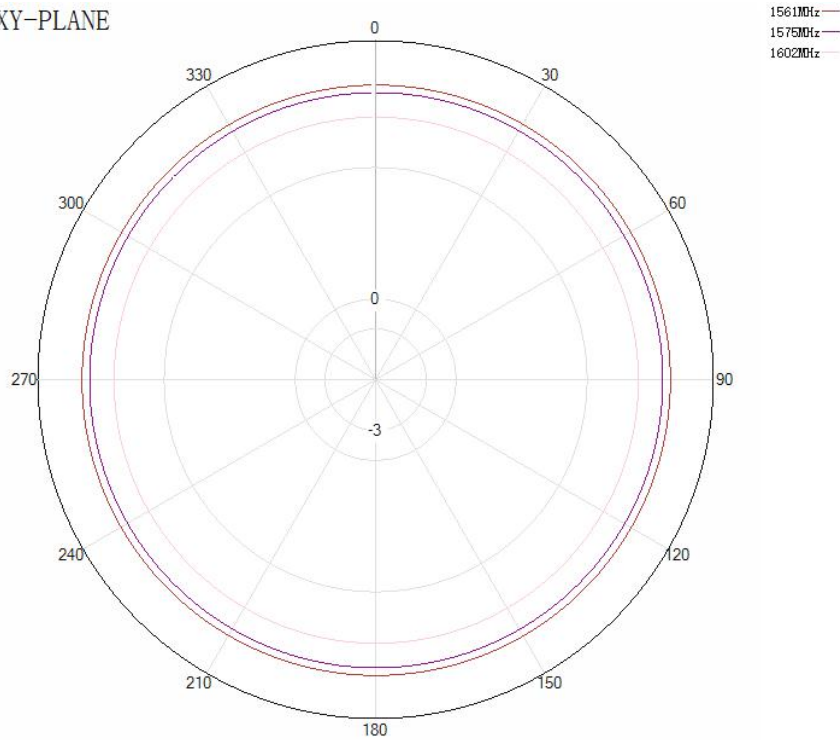

Radiation Pattern

XY-PLANE