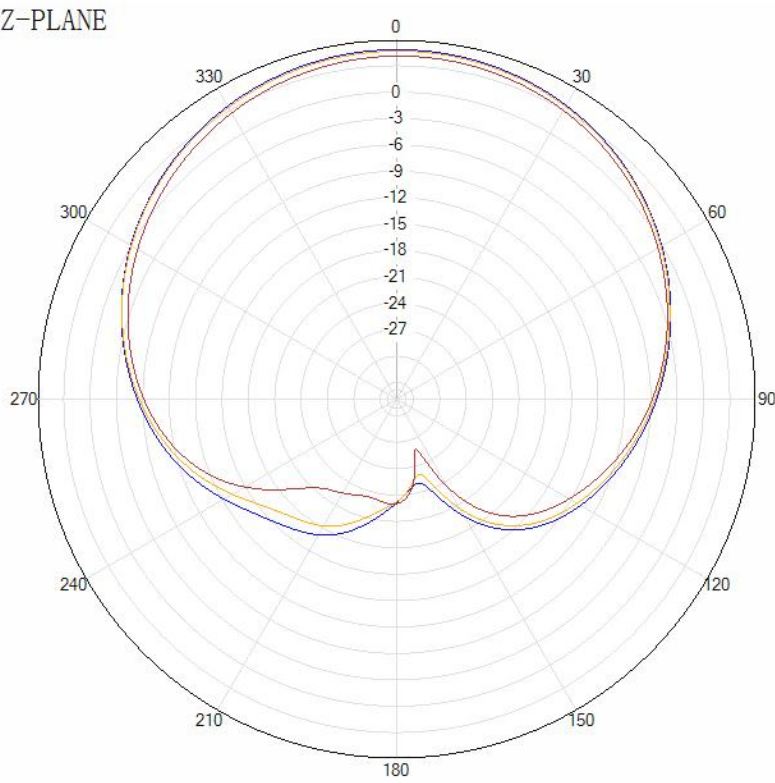

Tel: 86-0573-83692157/83692605/83958637 Fax: 86-0573-83958635

**SPECIFICATIONS**

Item		Specifications
Antenna (4+4Pins)	Frequency	GPS L1/L2/L5 GLONASS G1/G2/G3 COMPASS B1/B2/B3 Galileo E1/L1/E2/E5a/E5b
	Polarization	RHCP
	Axial Ratio(min)	≤3dB
	V.S.W.R	≤2.0
	Peak Gain	≥3dBic
	Impedance	50 Ω
	Horizontal coverage angle	360°
LNA	Gain	28 ± 2dB
	Noise Figure	≤1.5dB
	Supply Voltage	3~12V DC
	Current Consumption	≤50mA
	V.S.W.R	≤2.0
Mechanical	Connector	SMA straight male
	Cable	RG174/3m
	Mounting Method	Magnet/Adhesive
Environmental	Operating Temperature	-40°C~+85°C
	Relative Humidity	Up to 95%
	Ingress Protection	IP66
	Vibration	10 to 55Hz with 1.5mm amplitude 2hours
	Environmentally Friendly	ROHS Compliant

E-mail:[jcgps@vip.163.com](mailto:jcgps@vip.163.com)

Tel: 86-0573-83692157/83692605/83958637 Fax:86-0573-83958635

XZ-PLANE

XZ-PLANE

YZ-PLANE

1561MHz  
1575MHz  
1602MHz

YZ-PLANE

1176MHz  
1207MHz  
1227MHz  
1246MHz  
1268MHz