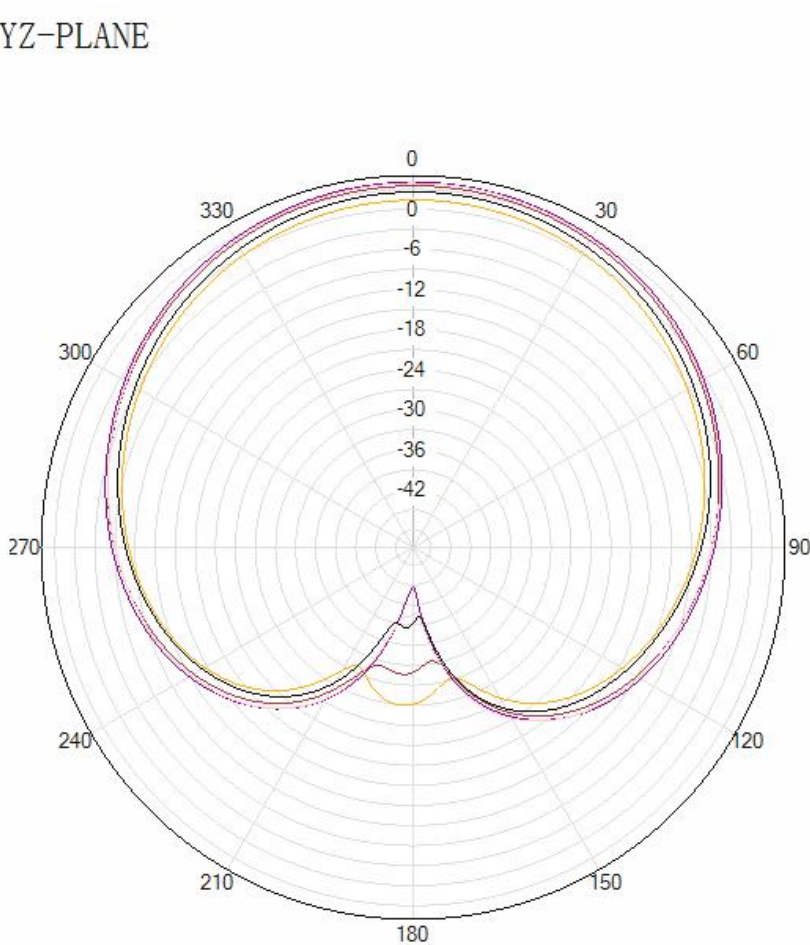

Tel: 86-0573-83692157/83692605/83958637 Fax: 86-0573-83958635

**SPECIFICATIONS**

Item		Specifications
Antenna (4+4Pins)	Frequency	GPS L1/L2/L5 GLONASS G1/G2/G3 COMPASS B1/B2/B3 Galileo E1/L1/E2/E5a/E5b
	Polarization	RHCP
	Axial Ratio(min)	≤3dB
	V.S.W.R	≤2.0
	Peak Gain	≥3dBic
	Impedance	50 Ω
	Horizontal coverage angle	360°
LNA	Gain	28 ± 2dB
	Noise Figure	≤1.5dB
	Supply Voltage	3~12V DC
	Current Consumption	≤50mA
	V.S.W.R	≤2.0
Mechanical	Connector	SMA straight male
	Cable	RG174/3m
	Mounting Method	Magnet/Adhesive
Environmental	Operating Temperature	-40°C~+85°C
	Relative Humidity	Up to 95%
	Ingress Protection	IP66
	Vibration	10 to 55Hz with 1.5mm amplitude 2hours
	Environmentally Friendly	ROHS Compliant

E-mail:[jcgps@vip.163.com](mailto:jcgps@vip.163.com)

Tel: 86-0573-83692157/83692605/83958637 Fax:86-0573-83958635

XZ-PLANE

XZ-PLANE

YZ-PLANE

1561MHz  
1575MHz  
1602MHz

YZ-PLANE

1176MHz  
1207MHz  
1227MHz  
1246MHz  
1268MHz