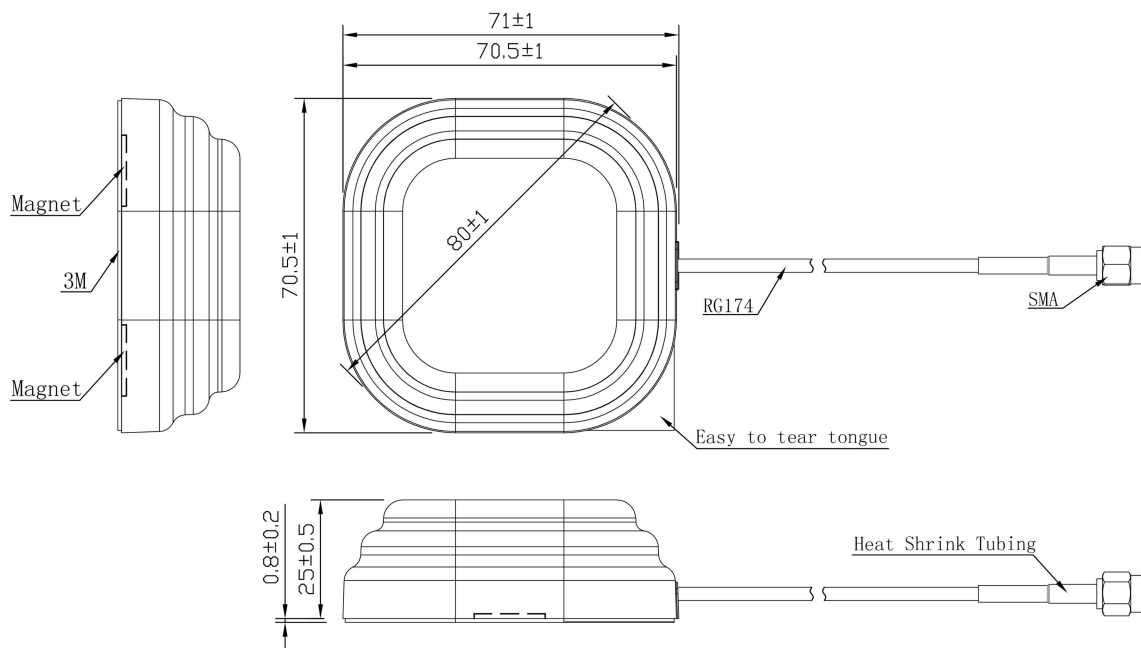

## DIMENSIONS

Unit: mm

JIAXING JINCHANG ELECTRONIC TECHNOLOGY CO.,LTD

Add: 398#, Zhenye Road, South Street, Jiaxing, Zhejiang, China

Http:// [www.jinchanggps.com](http://www.jinchanggps.com)

E-mail: [jcgps@vip.163.com](mailto:jcgps@vip.163.com)

Tel: 86-0573-83692157/83692605/83958637 Fax: 86-0573-83958635

**SPECIFICATIONS**

Item		Specifications
Antenna (4+4Pins)	Frequency	GPS L1/L2/L5 GLONASS G1/G2/G3 COMPASS B1/B2/B3 Galileo E1/L1/E2/E5a/E5b
	Polarization	RHCP
	Axial Ratio(min)	≤3dB
	V.S.W.R	≤2.0
	Peak Gain	≥3dBic
	Impedance	50 Ω
	Horizontal coverage angle	360°
LNA	Gain	28 ± 2dB
	Noise Figure	≤1.5dB
	Supply Voltage	3~12V DC
	Current Consumption	≤50mA
	V.S.W.R	≤2.0
Mechanical	Connector	SMA straight male
	Cable	RG174/3m
	Mounting Method	Magnet/Adhesive
Environmental	Operating Temperature	-40°C~+85°C
	Relative Humidity	Up to 95%
	Ingress Protection	IP66
	Vibration	10 to 55Hz with 1.5mm amplitude 2hours
	Environmentally Friendly	ROHS Compliant