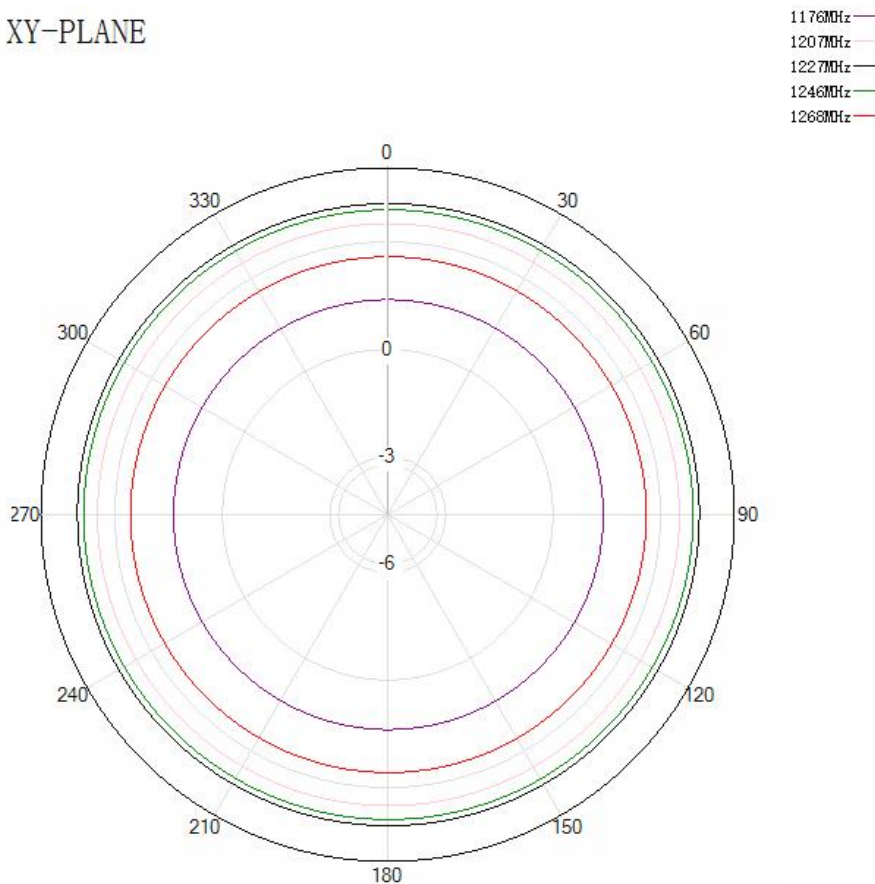

Radiation Pattern

XY-PLANE

XY-PLANE

JIAXING JINCHANG ELECTRONIC TECHNOLOGY CO.,LTD

Add: 398#,Zhenye Road, South Street, Jiaxing, Zhejiang, China

Http:// www.jinchanggps.com

E-mail:jcgps@vip.163.com

Tel: 86-0573-83692157/83692605/83958637 Fax:86-0573-83958635